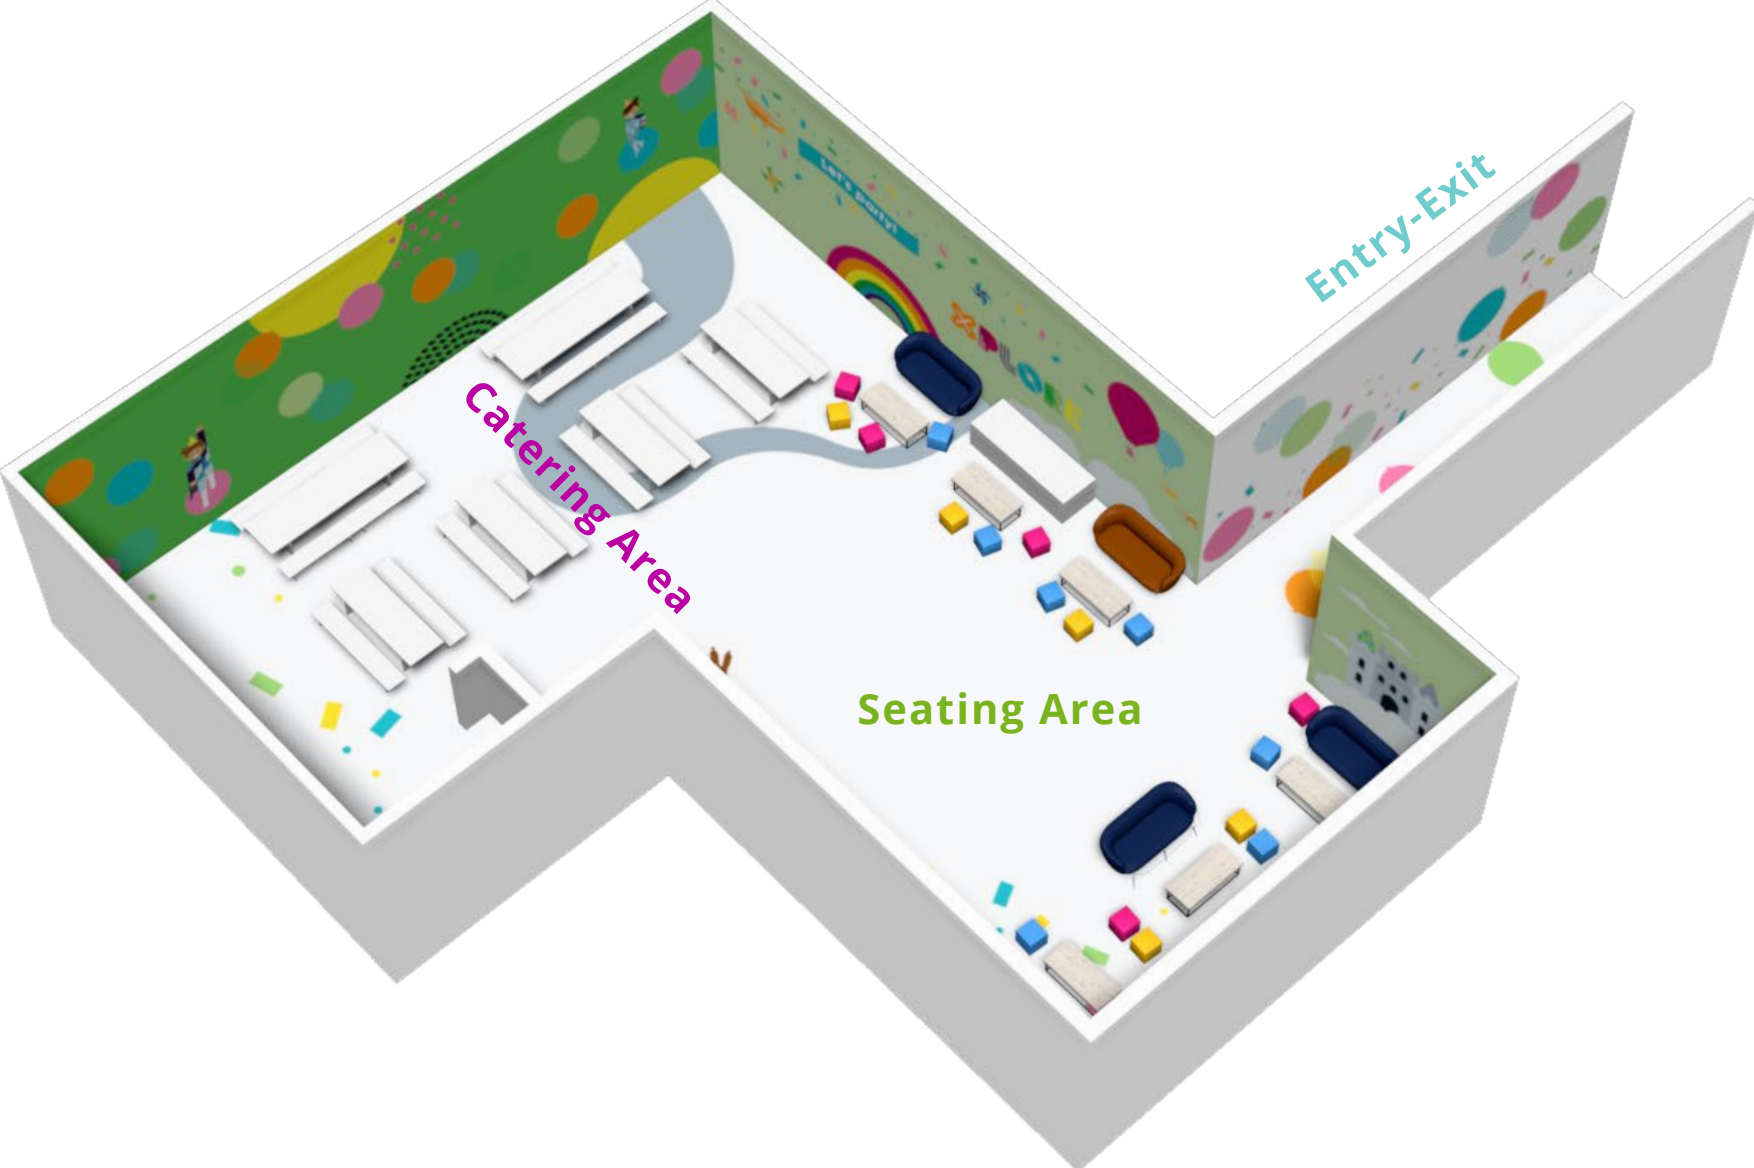

XPLORE: The ideal venue for a party!

Standard services:

- ▶ Room:
 - Rental for exclusive use of the Party Room
- ▶ Personnel:
 - 1 coordinator (responsible for organizing and coordinating the party)
 - 1 facilitator per 10 children
- ▶ Tickets:
 - Children: Individual tickets are required for each thematic zone of your choice
 - Adults: Free of charge
- ▶ Music

Additional services:

- ▶ Face Painting:
 - With extra charge
- ▶ XPLORE e-invitation:
 - Free of charge

Party Duration: 3 hours

Catering is not included in the Party Room rental cost.

Floorplan

Party Room 1

Floorplan

Party Room 2

Price List

Tickets		Price / Child	
1 Zone		€ 7,90	
2 Zones		€ 13,00	
3 Zones		€ 19,00	
Services	Monday – Friday	Saturday – Sunday	
Party Room 1	€ 230,00	€ 290,00	
Party Room 2	€ 310,00	€ 390,00	
Facilitator per 10 children	€ 60,00	€ 60,00	
Face Painting per 10 children	€ 60,00	€ 60,00	