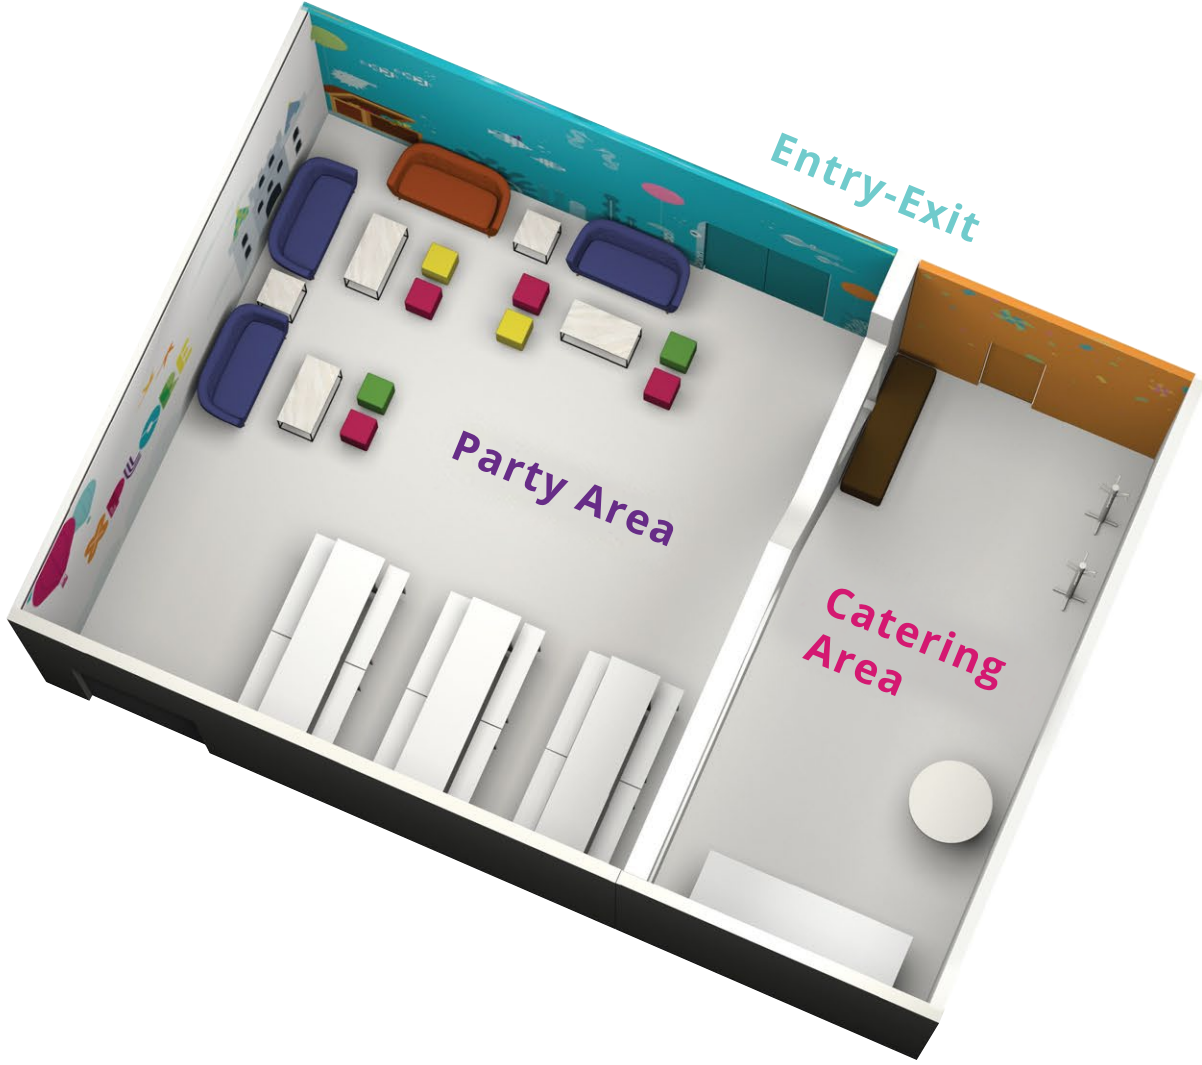

XPLORE: The ideal venue for a party!

Standard services:

- ▶ Room:
 - Rental for exclusive use of the Party Room
- ▶ Personnel:
 - 1 coordinator (responsible for organizing and coordinating the party)
 - 1 facilitator per 10 children
- ▶ Tickets:
 - Children: Individual tickets are required for each thematic zone of your choice
 - Adults: Free of charge
- ▶ Music

Additional services:

- ▶ Face Painting:
 - With extra charge
- ▶ XPLORE e-invitation:
 - Free of charge

Party Duration: 3 hours

Catering is not included in the Party Room rental cost.

Floorplan

Party Room 1

Floorplan

Party Room 2

Price List

Tickets		Price / Child	
1 Zone		€ 7,90	
2 Zones		€ 13,00	
3 Zones		€ 19,00	
Services	Monday – Friday	Saturday – Sunday	
Party Room 1	€ 230,00	€ 290,00	
Party Room 2	€ 310,00	€ 390,00	
Facilitator per 10 children	€ 60,00	€ 60,00	
Face Painting per 10 children	€ 60,00	€ 60,00	