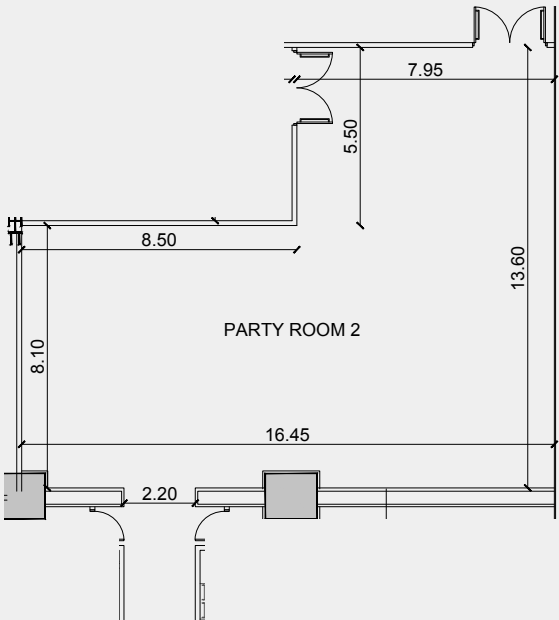

up to 81 people
(depending on the layout of the space)

Total surface area:
89 sq.m.

Floorplan

Photo Gallery

Party Room 2

Party Room 2

Party Room 2 is located on level 0 of XPLORE. A separate event area, within the XPLORE Adventure thematic zone, ideal for larger scale events.

Its spacious layout along with its sophisticated, contemporary design allows you to host a variety of events.

up to 224 people
(depending on the layout of the space)

Total surface area:
175 sq.m.

Floorplan