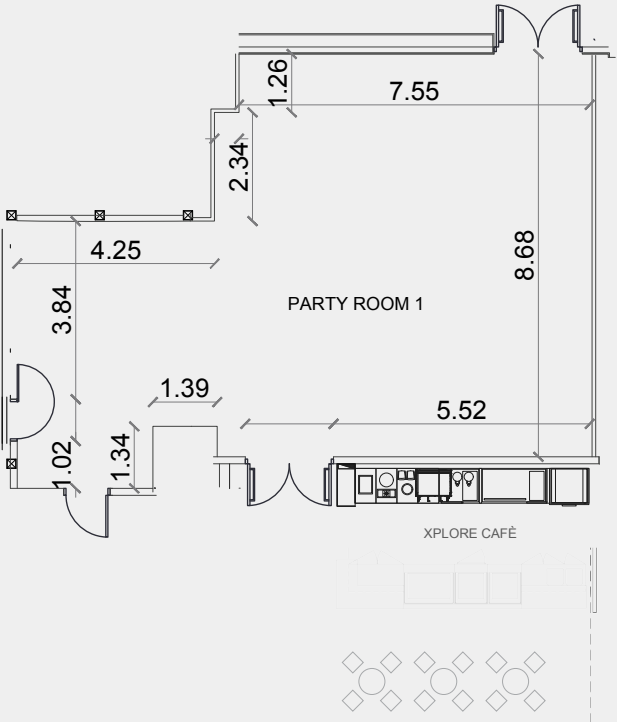

Party Room 1

Party Room 1

Party Room 1 is located on level 0 of XPLORE, between the XPLORE Adventure and the XPLORE Oceans Aquarium thematic zones.

An ideal choice for joyful moments, thanks to its unique design and alternative decoration options.

up to 81 people
(depending on the layout of the space)

Total surface area:
89 sq.m.

Floorplan

Photo Gallery

Party Room 2

Party Room 2

Party Room 2 is located on level 0 of XPLORE. A separate event area, within the XPLORE Adventure thematic zone, ideal for larger scale events.

Its spacious layout along with its sophisticated, contemporary design allows you to host a variety of events.

up to 224 people
(depending on the layout of the space)

Total surface area:
175 sq.m.

Floorplan